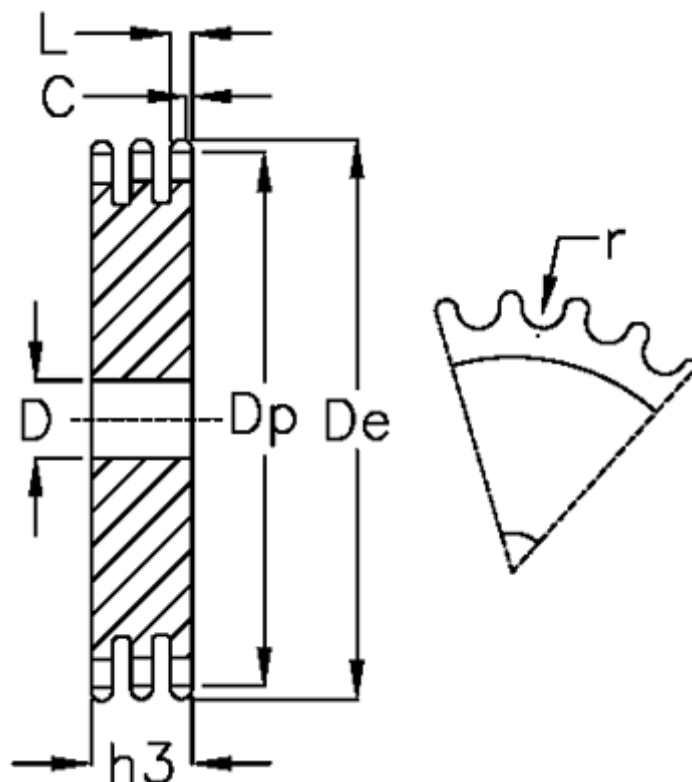

Article number: 616023003047

Description: Plate wheel 06 B-3 Z=47 triplex

## Measures

|                |              |
|----------------|--------------|
| C              | = 1          |
| D              | = 16         |
| De             | = 146.7      |
| Dp             | = 142.61     |
| For chain size | = 3/8 x 7/32 |
| For chain type | = 06 B-3     |
| h3             | = 25.6       |
| L              | = 5.2        |

|                 |        |
|-----------------|--------|
| Number of teeth | = 47   |
| r               | = 6.35 |